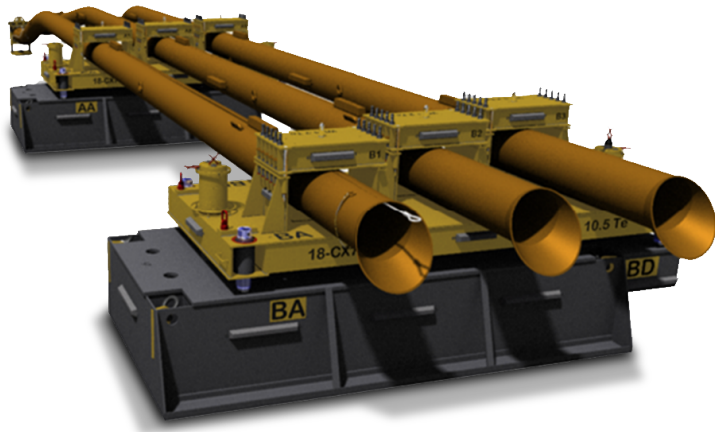

Special Design, Protection Structures

Special Design, Protection Structures

Introduction

IK Design, manufacture and deliver specialized solutions for modification and repair of subsea systems and components: Typical protection structures for dropped objects, trawling etc.