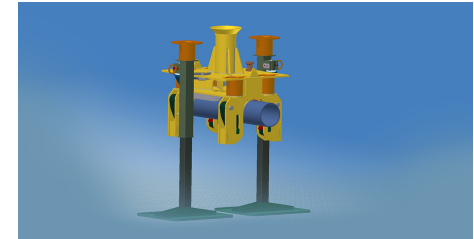

Special Design, Protection Structures

Special Design, Protection Structures

Introduction

IK Design, manufacture and deliver specialized solutions for modification and repair of subsea systems and components: Typical protection structures for dropped objects, trawling etc.