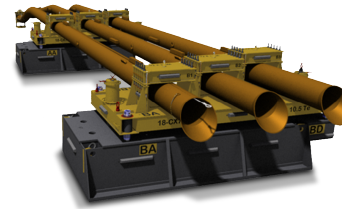

Special Design, Protection Structures

Special Design, Protection Structures

Introduction

IK Design, manufacture and deliver specialized solutions for modification and repair of subsea systems and components: Typical protection structures for dropped objects, trawling etc.