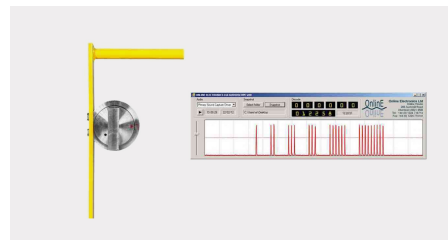

Supplementary & supporting equipment

Contact for this product is:

Brian McGillivray: Pigging Products & Services Manager - IK Norway
T: +47 51 44 32 00