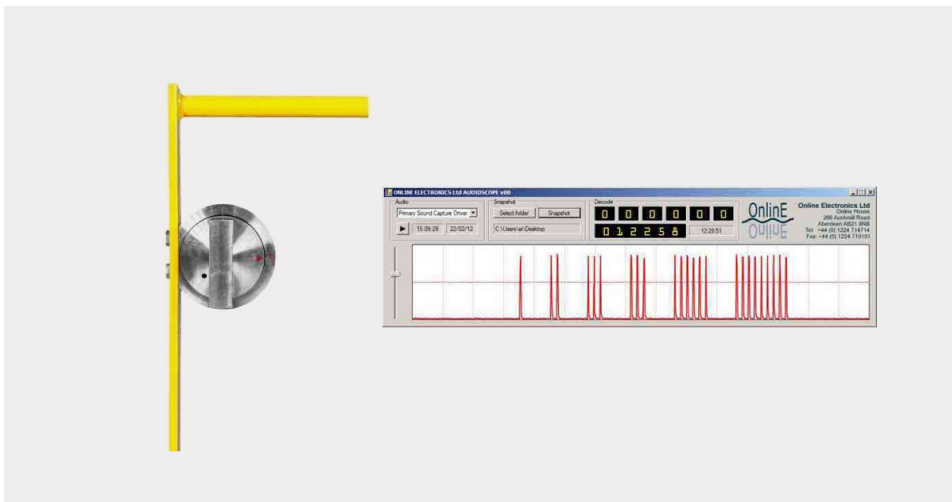

### Introduction

Pig locating & signalling and pipeline testing equipment are the foundation of Online's product offering. Additional products have been developed to supplement and support this core range and ensure maximum efficiency is achieved during pigging and subsea operations.